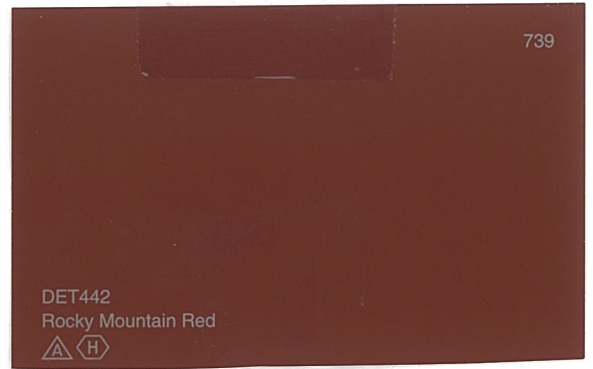

Updated January 2023

TOWNHOME BUILDING COLORS:

Front entry doors and front security screens, and shutters

DET442

Rocky Mountain Red

All building Trim, fascia and patio covers

DE6127

Finest Silk

Lighter building body color, shed door

DE6129

Rustic Taupe

Darker building body color, shed door

DE6131

Teddy Bear

Rear entry doors may be any of the above colors,

DET442 Rocky Mountain Red

DE6127 Finest Silk

DE6129 Rustic Taupe

DE6131 Teddy Bear